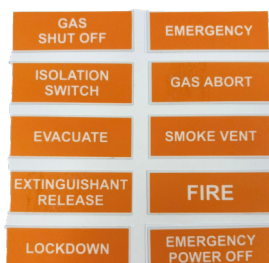

# MANUAL CALL POINT ORANGE - DOUBLE POLE

MCP

**O-MCP-2N**

**RESETKEY-N**

**EDR-COVER-N**

(only if you require a replacement cover)

The new range of Emergency Door Release Bought to you by RGL.

## SPECIFICATION

- O-MCP-2N
- Double pole
- 1 x Pole (Positive switching)
- 1 x Pole (Changeover contact)
- Includes audible/LED (selectable)
- 12/24V operation
- Voltage 12/24 VDC @ 30/45mA
- Operating temperature: -10C to 55C
- IP24 Rated
- Resettable
- Easy clean surface (ideal for hospitality areas)
- Easy cable entry from sides or rear
- Screw footprint for surface fitting onto standard back box
- Key reset operation (not replacement glass)

## FEATURES

- O-MCP-2N
- Orange with 10 Interchangeable Legends
- LOCKDOWN
- EMERGENCY
- EMERGENCY POWER OFF
- GAS ABORT
- GAS SHUT OFF
- EVACUATE
- FIRE
- EXTINGUISHANT RELEASE
- SMOKE VENT
- ISOLATION SWITCH
- Internal use
- Emergency Door Release - permanently lit.
- Changes to red on activation/alarm
- Includes plastic front covers which flip up for operation