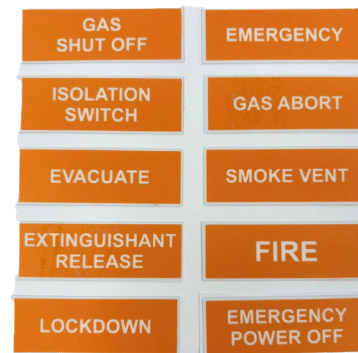

MANUAL CALL POINT KEY SWITCH - ORANGE

An expanded range of key switches that complement our market leading range of access control solutions.

KS-O

SPECIFICATION	FEATURES	OTHER PRODUCTS
---------------	----------	----------------

KS-O

- Latching on/off operation
- Key removal in both positions
- Keyed alike
- Supplied with 2 x keys (A126)
- Voltage free contacts
- Contact Rating: 4A 125VAC & 2A 250VAC
- Contact Rating: 2A 12/24VDC
- Operating Temp: -20 to +55C
- Rated IP54 ingress protection
- Etched legend (0 - 1)
- Security screws

KS-O-S

- Single Pole - Normally Open/Normally Closed

KS-O-D

- Double Pole / Double Throw (NO/NC)

KS-O

- Orange with 10 Interchangeable Legends
- LOCKDOWN
- EMERGENCY
- EMERGENCY POWER OFF
- GAS ABORT
- GAS SHUT OFF
- EVACUATE
- FIRE
- EXTINGUISHANT RELEASE
- SMOKE VENT
- ISOLATION SWITCH
- Easy to operate
- Use for secure override
- Easy clean surface
- Footprint for mounting onto flush back box

DIMENSIONS

KS-O

- 90x90x55/45 (mm) (HxWxD)
- 260g (Boxed)
- 212g (Unboxed)

CONTENTS

KS-O

- Key Switch
- Plastic Plate (2mm)
- 2 x Keys (A126)
- 2 Security Screws
- Allen Key
- Shrouded Surface Box

Manufactured by a BSIA Member