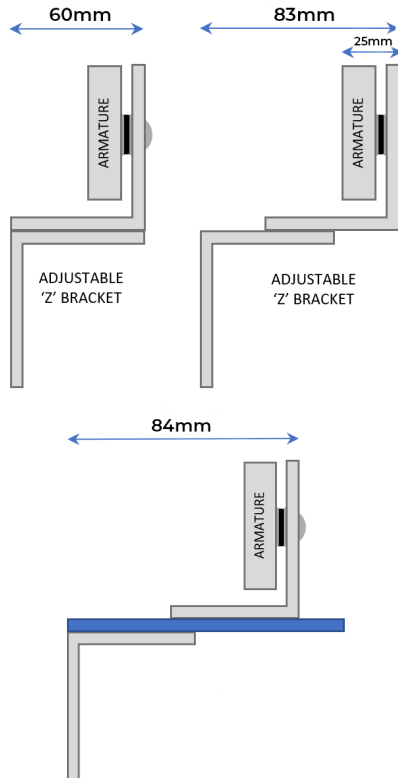

ZL EXTENSION PLATE

MAGNETIC LOCK

Range of maglocks and brackets from a market leader in access control.

1200ZLE

1200ZLE & BK1200ZL

SPECIFICATION

- 1200ZLE**
- Fully adjustable
 - Aluminium
 - For use with BK1200ZL
 - Extends from 84mm to 150mm (whilst securing the brackets with 2 screws at each point)
 - Bracket comes with 4 screws

DIMENSIONS

- 1200ZLE**
- 185L x 107W x 8D (mm)

BK1200ZL (Minimum and Maximum Extension)

OTHER PRODUCTS

- KS-O**
- MBK-ML600-M**
- DHM600-60**
- AS900M**