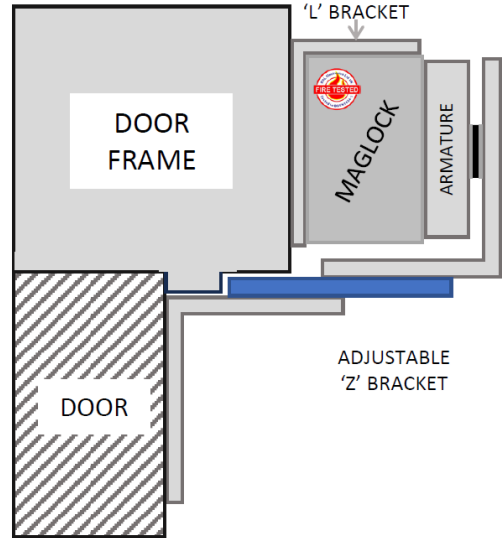

ZL EXTENSION PLATE

MAGNETIC LOCK

Range of maglocks and brackets from a market leader in access control.

1200ZLE

1200ZLE & BK1200ZL

SPECIFICATION

- 1200ZLE**
- Fully adjustable
 - Aluminium
 - For use with BK1200ZL
 - Extends from 84mm to 150mm (whilst securing the brackets with 2 screws at each point)
 - Bracket comes with 4 screws

DIMENSIONS

- 1200ZLE**
- 185L x 107W x 8D (mm)

BK1200ZL (Minimum and Maximum Extension)

OTHER PRODUCTS

- KS-O**
- MBK-ML600-M**
- DHM600-60**
- AS900M**