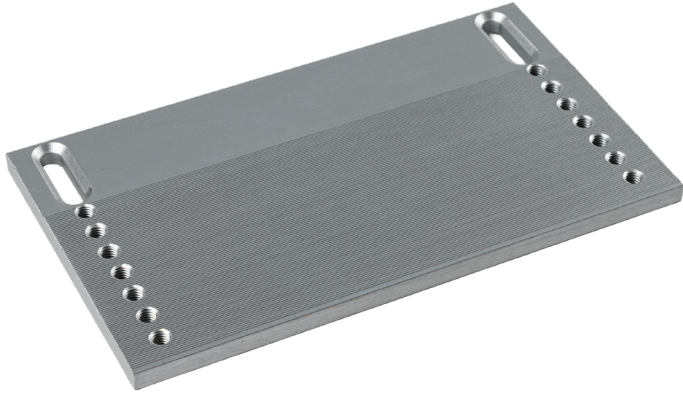

ZL EXTENSION PLATE

MAGNETIC LOCK

Range of maglocks and brackets from a market leader in access control.

1200ZLE

1200ZLE & BK1200ZL

SPECIFICATION

- 1200ZLE**
- Fully adjustable
 - Aluminium
 - For use with BK1200ZL
 - Extends from 84mm to 150mm (whilst securing the brackets with 2 screws at each point)
 - Bracket comes with 4 screws

DIMENSIONS

- 1200ZLE**
- 185L x 107W x 8D (mm)

BK1200ZL (Minimum and Maximum Extension)

OTHER PRODUCTS

- KS-O**
- MBK-ML600-M**
- DHM600-60**
- AS900M**