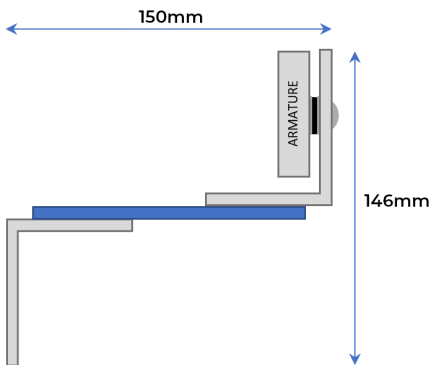

ZL EXTENSION PLATE

MAGNETIC LOCK

Range of maglocks and brackets from a market leader in access control.

1200ZLE

1200ZLE & BK1200ZL

SPECIFICATION

- 1200ZLE**
- Fully adjustable
 - Aluminium
 - For use with BK1200ZL
 - Extends from 84mm to 150mm (whilst securing the brackets with 2 screws at each point)
 - Bracket comes with 4 screws

DIMENSIONS

- 1200ZLE**
- 185L x 107W x 8D (mm)

BK1200ZL (Minimum and Maximum Extension)

OTHER PRODUCTS

- KS-O**
- MBK-ML600-M**
- DHM600-60**
- AS900M**